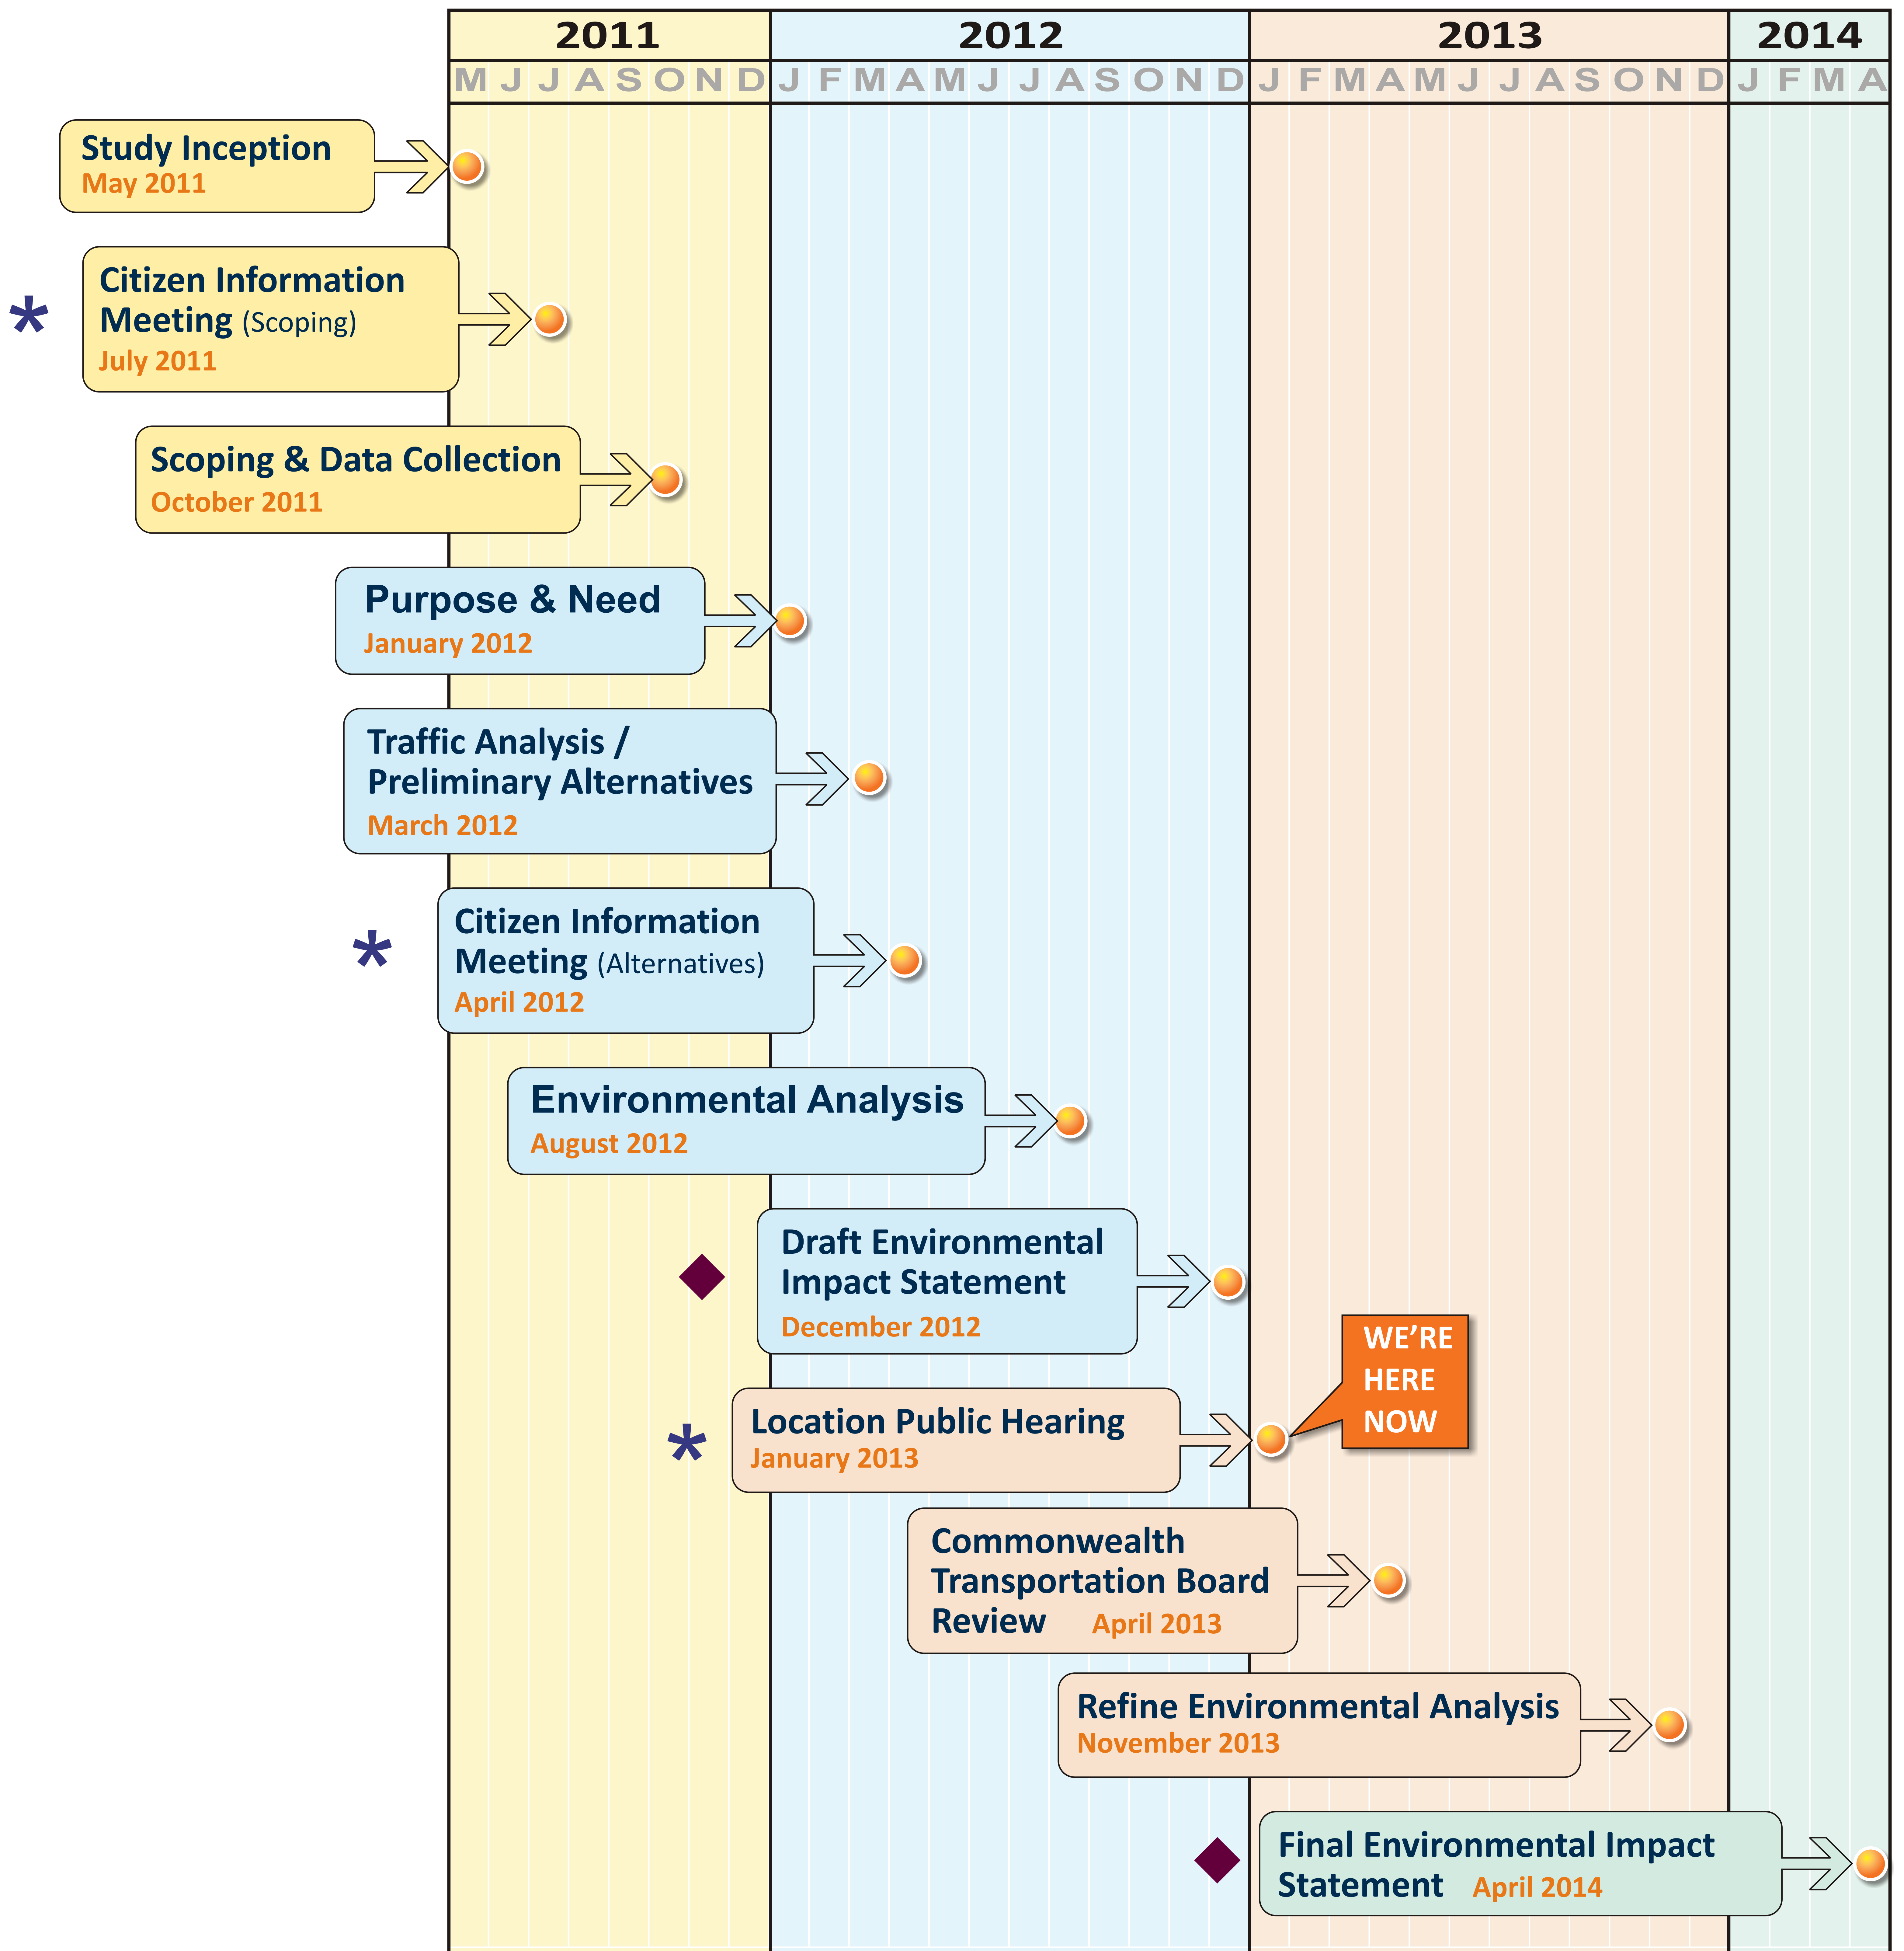

Study Schedule

- Completion Dates for Key Project Milestones
- * Public Involvement Opportunities
- ◆ Draft and Final EIS will be available for public review and/or comment